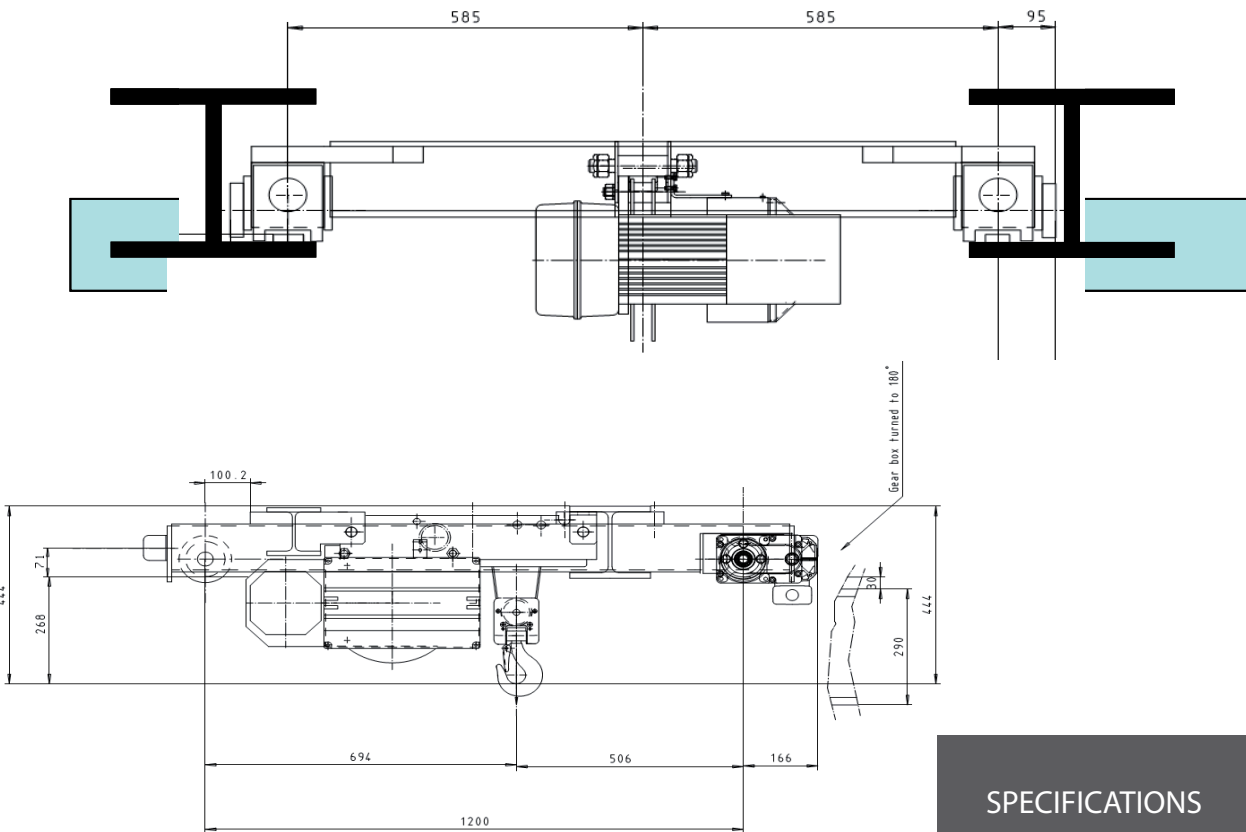

SHORT OVERHEAD CRANE MAX. 2000 KG WITH BELT HOIST

Preliminary drawing

SPECIFICATIONS

- WLL max. 2000 kg
- 1 Belt-hoist
- Span up to 10000 mm
- Height of crane 550 mm
- Class: ISO 5